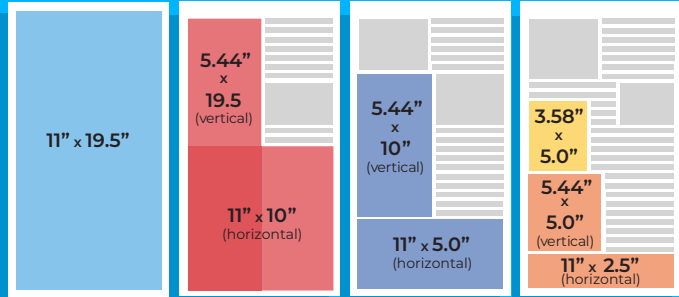

7,500
papers
Mon - Fri

400,000
monthly
site views

51,000
Twitter
followers

Print Rates

Printed every weekday and dropped at 170+ locations in Washtenaw County

	Full Page	1/2 Page	1/4 Page	1/8 Page	Mini Page
B&W	$1,755	$900	$450	$225	$150
Color	$2,265	$1,320	$660	$350	$275

Don't see your rate here? B&W (base rate) Color ($125 min, $510 max)
non-modular rates: **$15** per column inch **+$7** per column inch

Online Rates

Ads run on michigandaily.com via desktop and mobile devices