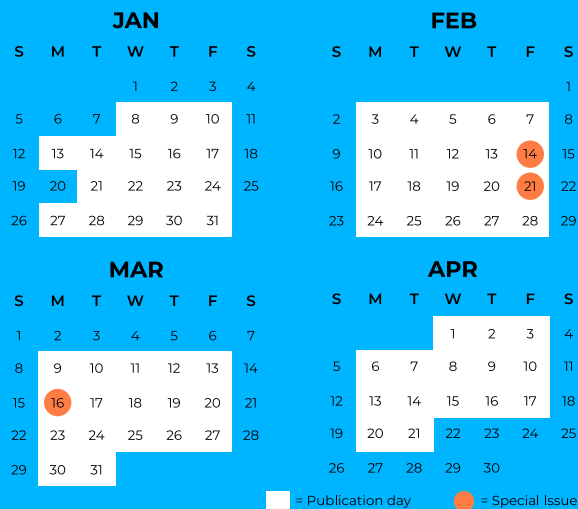

Winter 2020 Print Calendar

Weekly Sections

SPORTSMONDAY

weekly sports section published on the first day of every academic week

the statement

an in-depth editorial published every Wednesday of the academic year

The b-side

an entertainment section published every other Thursday of the academic year

(Ask us about our special issues)

Discounts

Annual Contract Rates

- ≥ $10,000 earns 10% credit
- ≥ $20,000 earns 25% credit

Repeat Discount

Applies to the same print ad running consecutive times

- 25% off second
- 40% off third+

Distribution Map
bit.ly/tmdspots